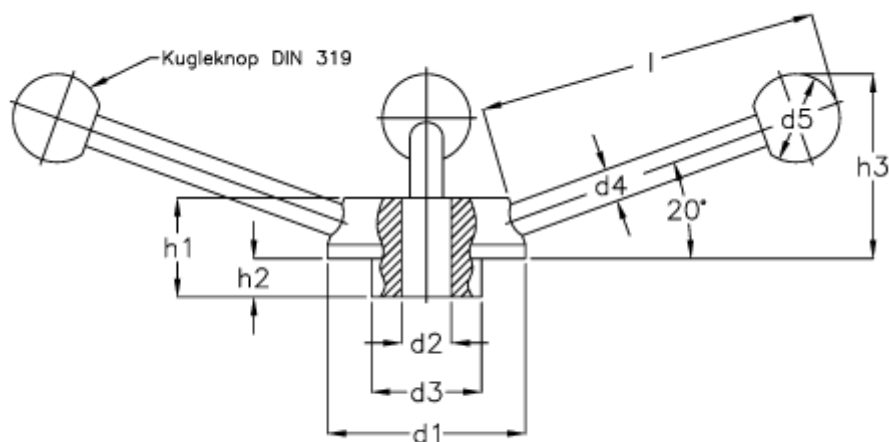

Article number: 20472252

Description: E+G Handwheel  
GN 213-65-B 16

## Measures

$d1 = 65$   
 $d2 = B 16$   
 $d3 = 35$   
 $d4 = 12$   
 $d5 = 30$   
 $H1 = 32$   
 $H2 = 12$   
 $l = 110$